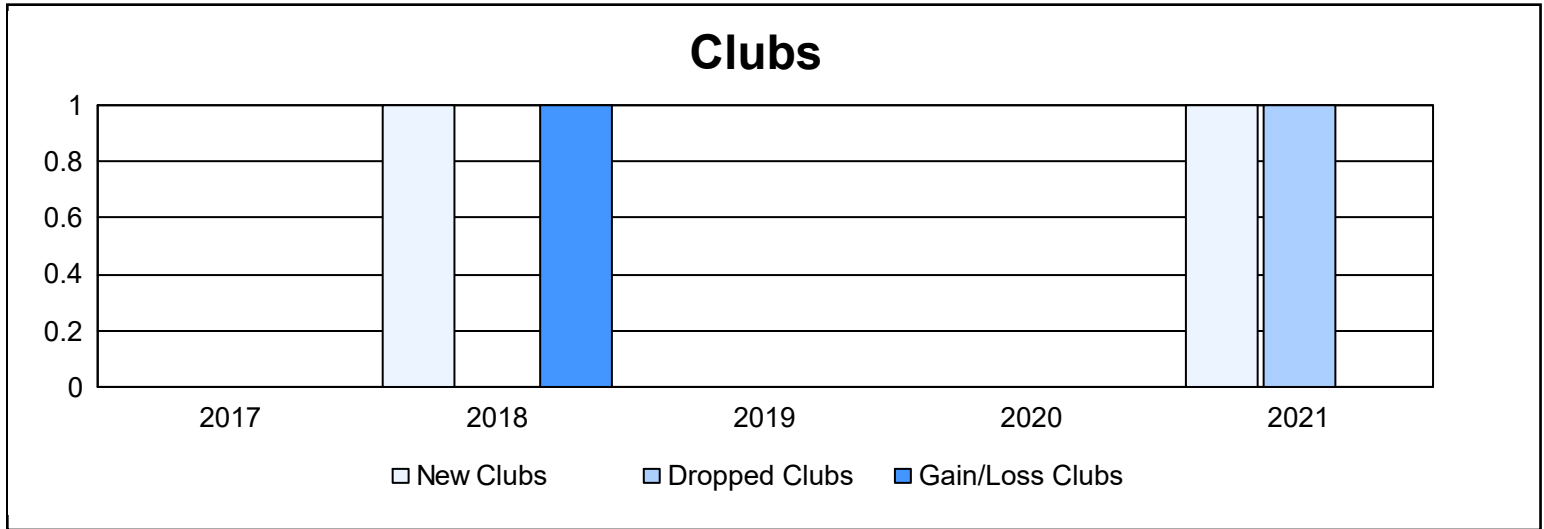

Year	New Clubs	Dropped Clubs	Gain/ Loss Clubs	New Members	Charter Members	Reinstate Members	Transfer Members	Total Member Added	Total Members Dropped	Gain/ Loss Members
2016-2017	0	0	0	46	0	1	6	53	94	-41
2017-2018	1	0	1	74	37	4	2	117	81	36
2018-2019	0	0	0	96	0	1	0	97	68	29
2019-2020	0	0	0	68	0	5	10	83	88	-5
2020-2021	1	1	0	94	30	5	0	129	115	14
<b>Average</b>	<b>0</b>	<b>0</b>	<b>0</b>	<b>76</b>	<b>13</b>	<b>3</b>	<b>4</b>	<b>96</b>	<b>89</b>	<b>7</b>

### Membership Composition June 2021 Cumulative