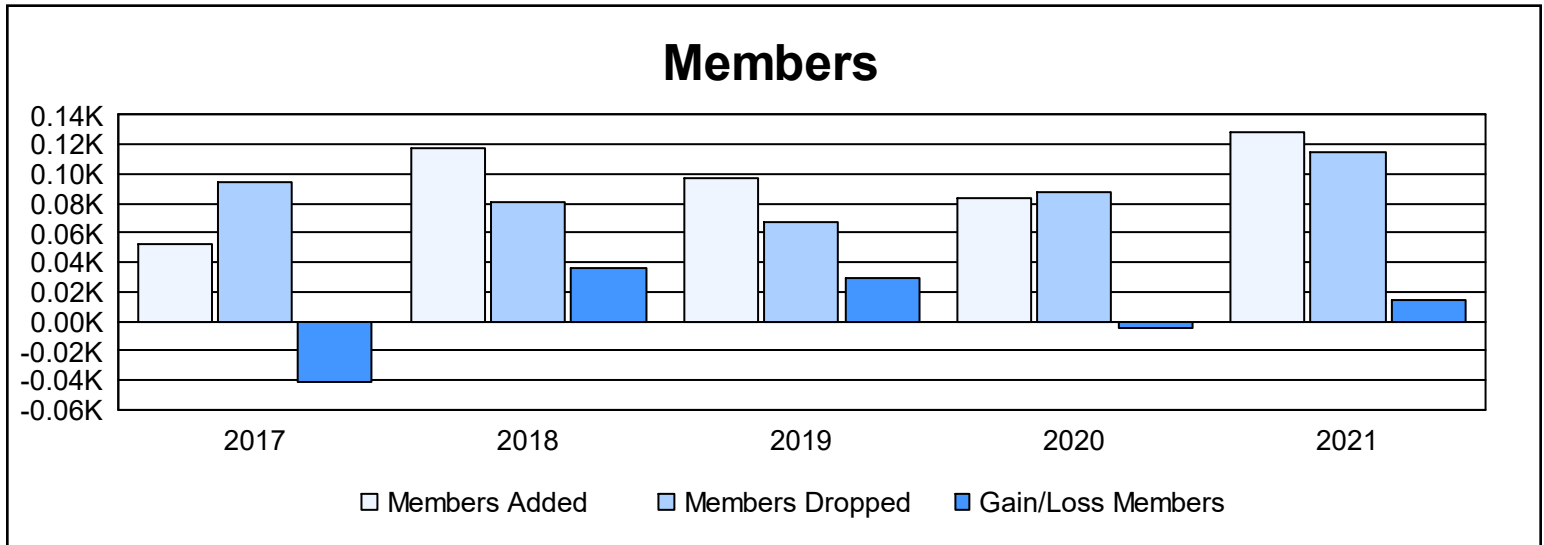

Year	New Clubs	Dropped Clubs	Gain/ Loss Clubs	New Members	Charter Members	Reinstate Members	Transfer Members	Total Member Added	Total Members Dropped	Gain/ Loss Members
2016-2017	0	0	0	46	0	1	6	53	94	-41
2017-2018	1	0	1	74	37	4	2	117	81	36
2018-2019	0	0	0	96	0	1	0	97	68	29
2019-2020	0	0	0	68	0	5	10	83	88	-5
2020-2021	1	1	0	94	30	5	0	129	115	14
<b>Average</b>	<b>0</b>	<b>0</b>	<b>0</b>	<b>76</b>	<b>13</b>	<b>3</b>	<b>4</b>	<b>96</b>	<b>89</b>	<b>7</b>

### Membership Composition June 2021 Cumulative