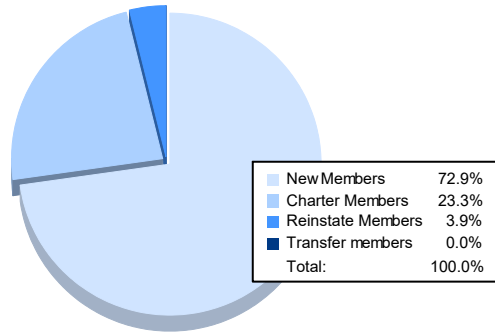

Year	New Clubs	Dropped Clubs	Gain/ Loss Clubs	New Members	Charter Members	Reinstate Members	Transfer Members	Total Member Added	Total Members Dropped	Gain/ Loss Members
2016-2017	0	0	0	46	0	1	6	53	94	-41
2017-2018	1	0	1	74	37	4	2	117	81	36
2018-2019	0	0	0	96	0	1	0	97	68	29
2019-2020	0	0	0	68	0	5	10	83	88	-5
2020-2021	1	1	0	94	30	5	0	129	115	14
<b>Average</b>	<b>0</b>	<b>0</b>	<b>0</b>	<b>76</b>	<b>13</b>	<b>3</b>	<b>4</b>	<b>96</b>	<b>89</b>	<b>7</b>

### Membership Composition June 2021 Cumulative